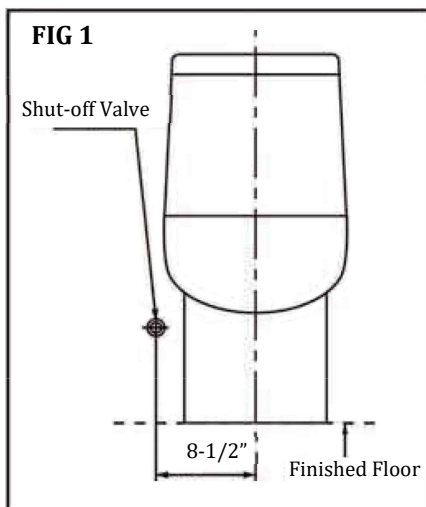

Model: 81170

FEATURES

- Vitreous china
- One-piece decorative toilet
- High efficiency, low water consumption - Single flush (4.8 LPF/1.27 GPF)
- Round front bowl
- Soft-closing seat
- 16-1/2" rim height
- Chrome plated side-mount push button actuator
- Fully glazed 2" Trapway
- 12" rough-in
- 100% factory flush tested
- Floor mount

COLOR/FINISH

White

NOMINAL DIMENSIONS

26-3/8" (L) x 15-3/8" (W) x 30-1/8" (H)

COMPONENTS

Product includes: One-piece Toilet, Tank Cover, Seat w/soft-closing, Wax Ring, Floor Mounting Hardware

COMPLIANCE

- cUPC (ASME A112.19.2-2013/CSA B45.1-13)
- EPA WaterSense
- ADA
- California Energy Commission (Title 20)

WARRANTY

1-Year limited warranty

BEFORE INSTALLATION

Please make sure the following requirements are met.

1. Minimum distance between finished wall and center of the floor drain should be 12".
2. Minimum distance between the center of the shut-off valve to the center of the drain should be 8-1/2" (FIG 1).