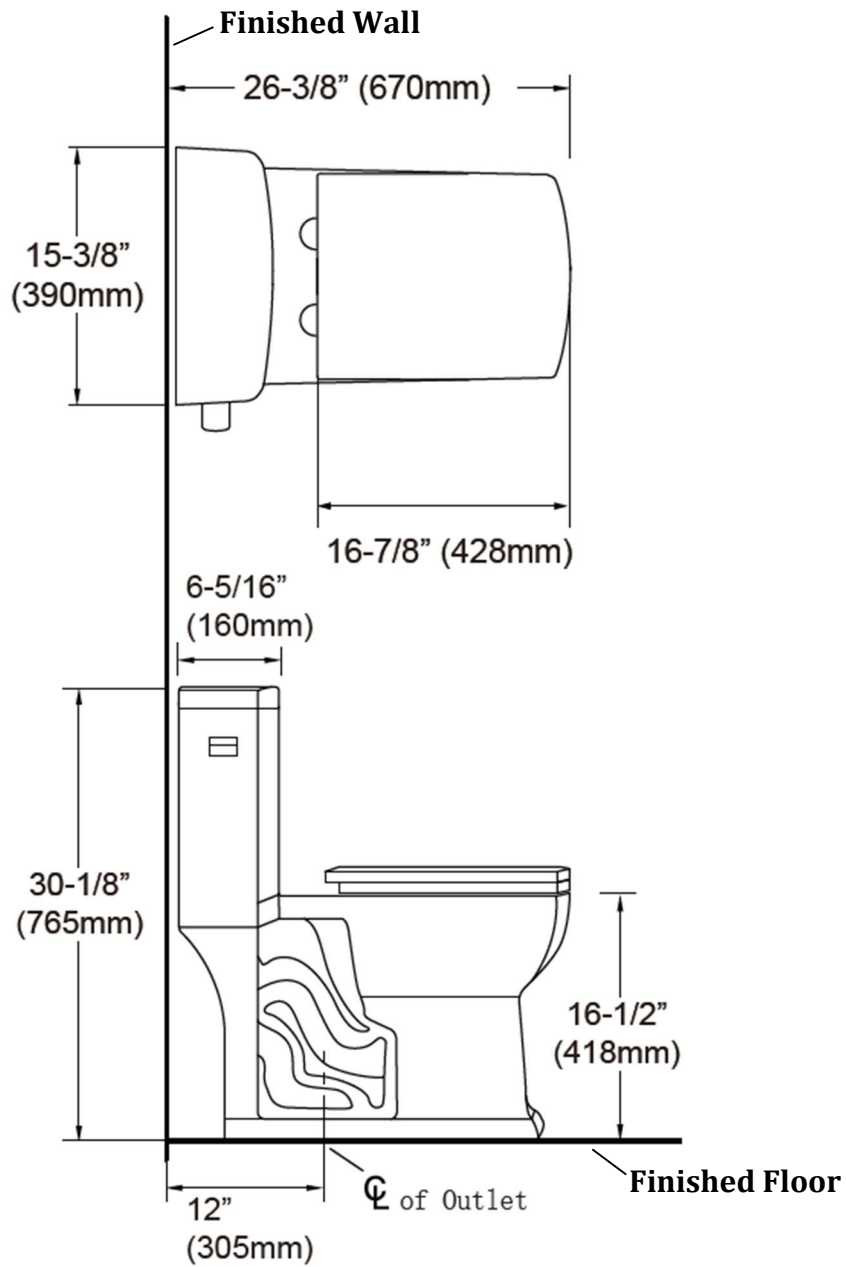

Model: 81170

FEATURES

- Vitreous china
- One-piece decorative toilet
- High efficiency, low water consumption - Single flush (4.8 LPF/1.27 GPF)
- Round front bowl
- Soft-closing seat
- 16-1/2" rim height
- Chrome plated side-mount push button actuator
- Fully glazed 2" Trapway
- 12" rough-in
- 100% factory flush tested
- Floor mount

COLOR/FINISH

White

NOMINAL DIMENSIONS

26-3/8" (L) x 15-3/8" (W) x 30-1/8" (H)

COMPONENTS

Product includes: One-piece Toilet, Tank Cover, Seat w/soft-closing, Wax Ring, Floor Mounting Hardware

COMPLIANCE

- cUPC (ASME A112.19.2-2013/CSA B45.1-13)
- EPA WaterSense
- ADA
- California Energy Commission (Title 20)

WARRANTY

1-Year limited warranty

BEFORE INSTALLATION

Please make sure the following requirements are met.

1. Minimum distance between finished wall and center of the floor drain should be 12".
2. Minimum distance between the center of the shut-off valve to the center of the drain should be 8-1/2" (FIG 1).

DIMENSIONS*

*Dimensions are for reference only. We reserve the right to change any of the specification without prior notice.